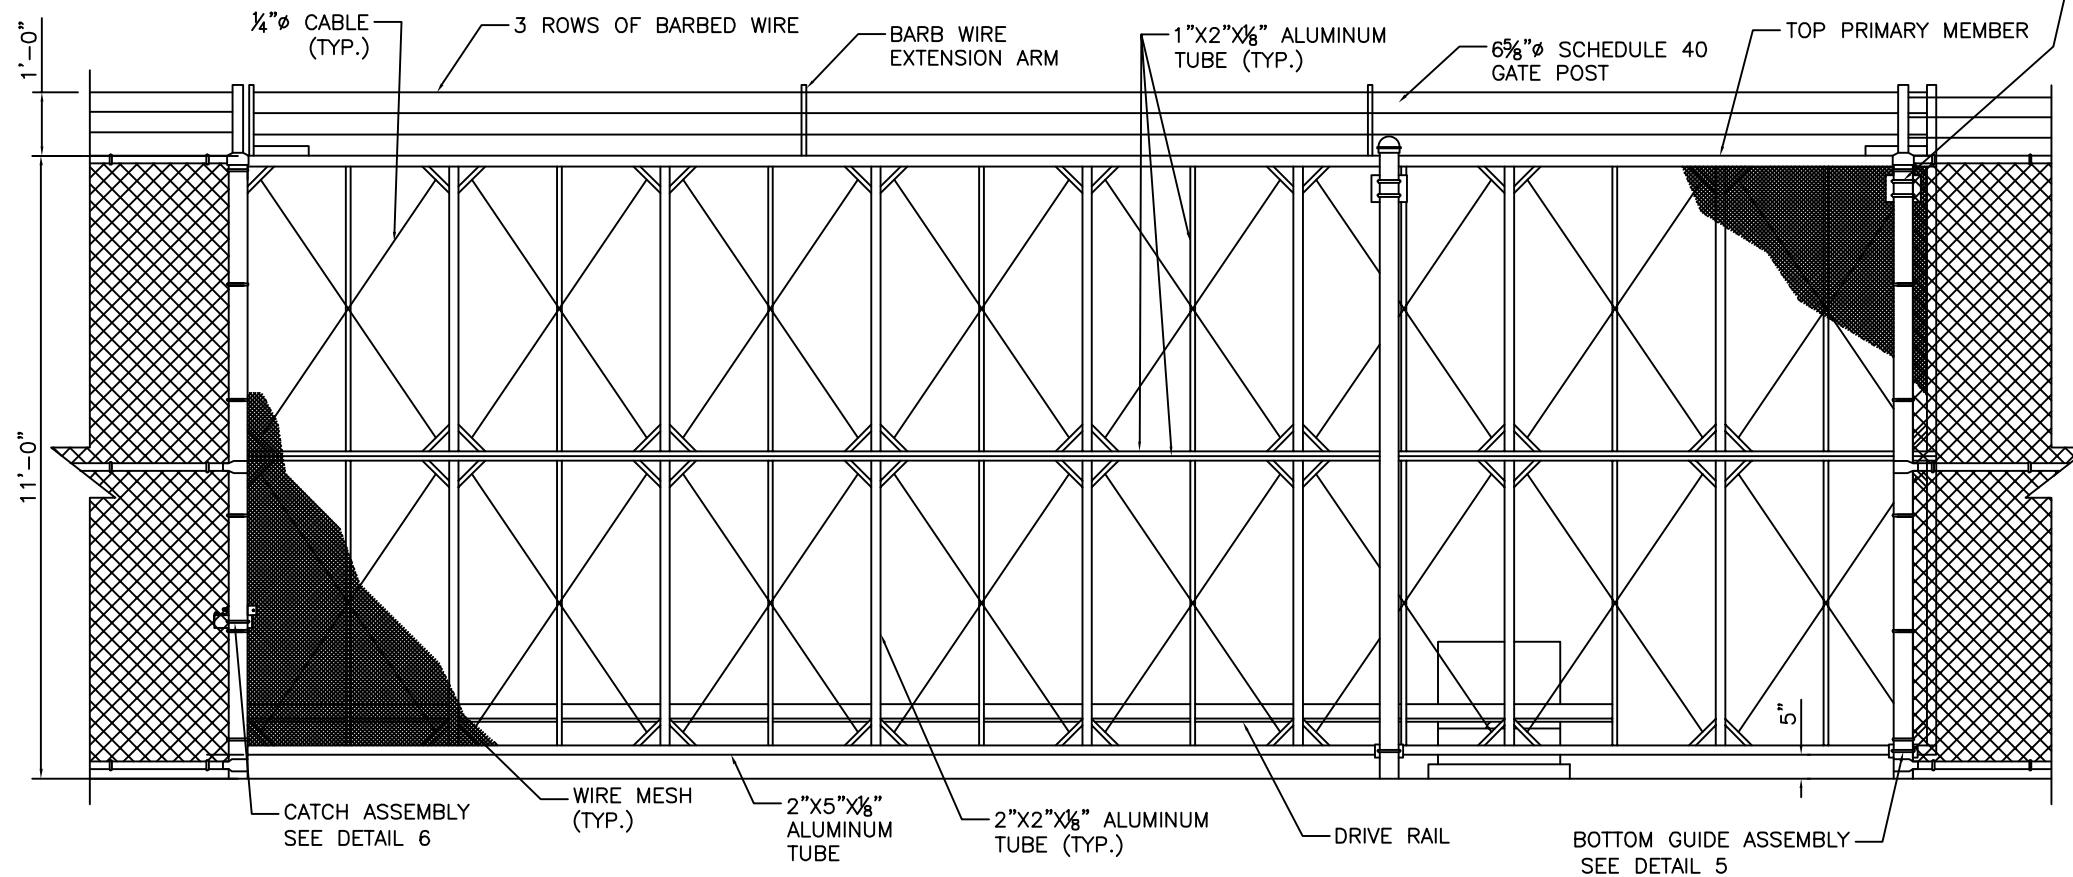

4 GATE HANGER ASSEMBLY
SCALE: NTS

5 BOTTOM GUIDE ASSEMBLY
SCALE: NTS

6 CATCH ASSEMBLY
SCALE: NTS

2 GATE PLAN
SCALE: NTS

3 OPERATOR SIDE ELEVATION
SCALE: NTS

1 CANTILEVER GATE ELEVATION
SCALE: NTS

PSS 1300 S. Kilbourn Ave.
Chicago, IL 60623
www.perimetersecuritysolutions.com

DRAWING TITLE
AstroSlide Gate

U.S. PATENT NUMBER

DRAWN BY

SCALE