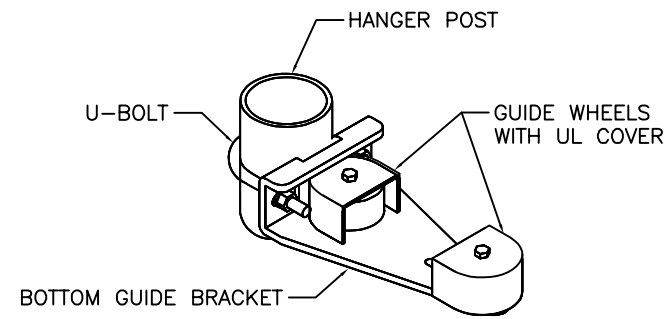

4 GATE HANGER ASSEMBLY
SCALE: NTS

5 BOTTOM GUIDE ASSEMBLY
SCALE: NTS

6 CATCH ASSEMBLY
SCALE: NTS

2 GATE PLAN
SCALE: NTS

3 OPERATOR SIDE ELEVATION
SCALE: NTS

1 CANTILEVER GATE ELEVATION
SCALE: NTS

PSS 1300 S. Kilbourn Ave.
Chicago, IL 60623
www.perimetersecuritysolutions.com