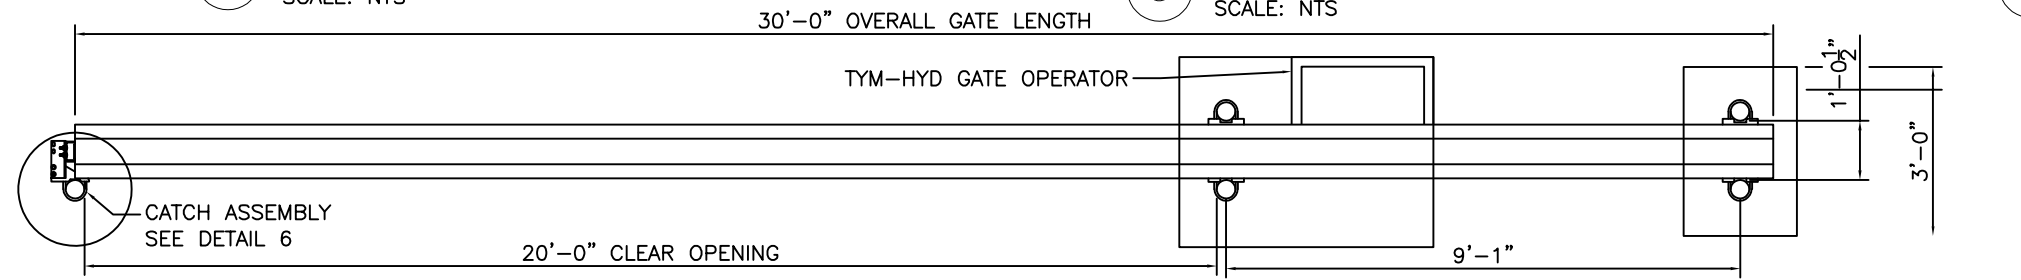

4 GATE HANGER ASSEMBLY
SCALE: NTS

5 BOTTOM GUIDE ASSEMBLY
SCALE: NTS

6 CATCH ASSEMBLY
SCALE: NTS

2 GATE PLAN
SCALE: NTS

3 OPERATOR SIDE ELEVATION
SCALE: NTS

1 CANTILEVER GATE ELEVATION
SCALE: NTS

PSS 1300 S. Kilbourn Ave.
Chicago, IL 60623
www.perimetersecuritysolutions.com

DRAWING TITLE
AstroSlide Gate

U.S. PATENT NUMBER

DRAWN BY

SCALE